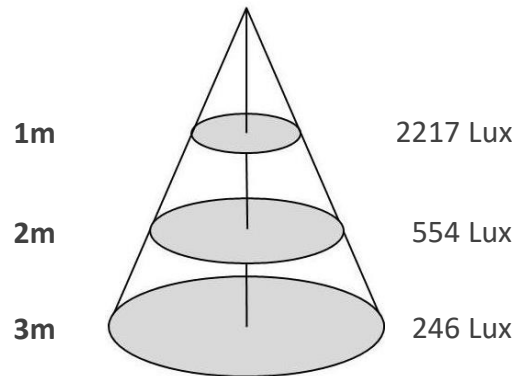

### DWR55-MB-SF-C-5W

Sizes drawing

DWR55-MB-SF-C-5W.drw

in mm

Illumination Diagram

500lm with 30° beam

DWR55-MB-SF-C-5W.lux