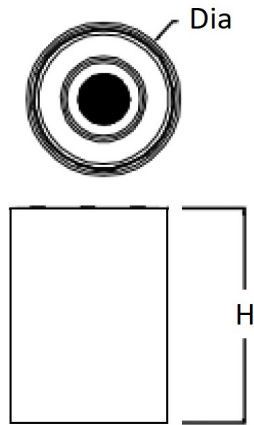

Surface Downlight

DWR55-MB-SF-C-5W

<b>Source</b>	LED Cree; Bridgelux; Citizen
<b>Connection</b>	Wire
<b>Gr. Power</b>	5W ±5%
<b>Input Voltage</b>	AC85-277V
<b>Driver</b>	Kegu; Lifud
<b>Control (standard)</b>	Not dim.
<b>Dimming option</b>	Triac dim.; 0-10V dim.; DALI
<b>Beam Angle (°)</b>	15/30/45
<b>CCT (Kelvins)</b>	2700°K; 3000°K; 4000°K; 5000°K; 6500°K; 5700°K
<b>Lumens</b>	450-500
<b>Luminaire efficiency</b>	100Lm/W
<b>CRI (standard)</b>	>80Ra
<b>for option</b>	>90Ra; >97Ra
<b>Fixture Color</b>	White; Black
<b>Cover</b>	Lens
<b>Dimensions</b>	dia55*100mm
<b>Protection Rating</b>	Indoor Use
<b>Electrical Class</b>	Class I
<b>Lifetime</b>	>50.000h
<b>Warranty</b>	3 (Years)

**Other**

Reflector Cup: White, Black, Silver, Gold; Surface mounted or for option pendant mounted

**Standard Packing Details**

<b>Unit Volum (CBM)</b>	0,00122
<b>Unit GW (kg)</b>	0,6
<b>Qty per carton</b>	20

## Surface Downlight

### DWR55-MB-SF-C-5W

Sizes drawing

DWR55-MB-SF-C-5W.drw

in mm

Illumination Diagram

500lm with 30° beam

DWR55-MB-SF-C-5W.lux