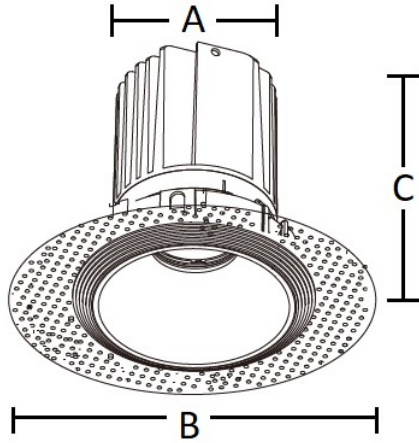

Trimless Downlight

DWR55-DRTF-C-5W

DWR55-DRTF-C-5W.png

Source	LED Osram; Cree; Bridgelux; Citize
Connection	Wire
Gr. Power	5W ±5%
Input Voltage	AC85-277V
Driver	Kegu; Lifud
Control (standard)	Not dim.
Dimming option	Triac dim.; 0-10V dim.; DALI
Beam Angle (°)	15/24/38
CCT (Kelvins)	2700°K; 3000°K; 4000°K; 5000°K; 6500°K; 5700°K
Lumens	450-550
Luminaire efficiency	110Lm/W
CRI (standard)	>80Ra
for option	>90Ra; >97Ra
Fixture Color	White; Black
Cover	Clear; Louver
Dimensions	Dia A75*B75 (C55)mm
Protection Rating	Indoor Use
Electrical Class	Class II
Lifetime	>50.000h
Warranty	3 (Years)

Standard Packing Details

Unit Volum (CBM)	0,00132
Unit GW (kg)	0
Qty per carton	27

Other

Flicker free driver; Tridonic or Philips Driver; Reflector cup: Matt Silver, Matt Black, Sand White, Sand Black, White Gun black, Silver, Champagne gold, Rose gold

Trimless Downlight

DWR55-DRTF-C-5W

Sizes drawing

DWR55-DRTF-C-5W.drw

in mm

Illumination Diagram

550Lm with 24° beam

DWR55-DRTF-C-5W.lux