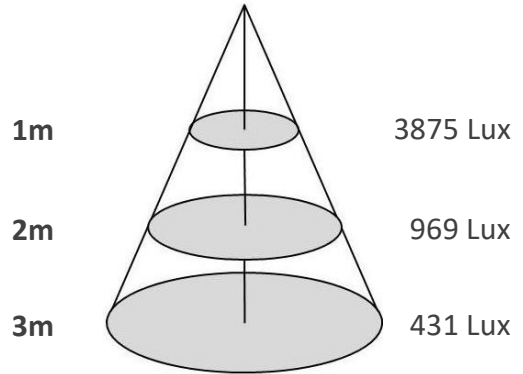

Trimless Downlight

DWR55-DRTF-C-5W

Sizes drawing

DWR55-DRTF-C-5W.drw

in mm

Illumination Diagram

550Lm with 24° beam

DWR55-DRTF-C-5W.lux

TL1 - adjustable version

TL2 - non adjustable version