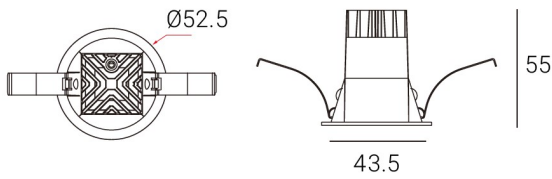

DWR52-DR4-P-6W

Source	LED Cree; Bridgelux
Connection	Wire
Gr. Power	6W ±5%
Input Voltage	AC85-277V
Driver	Kegu; Lifud
Control (standard)	Not dim.
Dimming option	Triac dim.; 0-10V dim.; DALI
Beam Angle (°)	8/12/15/24/36/50/60°
CCT (Kelvins)	2700°K; 3000°K; 4000°K; 5000°K; 6500°K; 5700°K
Lumens	550-650
Luminaire efficiency	108Lm/W
CRI (standard)	>80Ra
for option	>90Ra; >97Ra
Fixture Color	White; Black
Cover	Lens
Dimensions	dia 52*55(hole 45)mm
Protection Rating	IP44 / UGR<13
Electrical Class	Class I
Lifetime	>50.000h
Warranty	3 Years
Other	Honeycomb Louver; Flicker free driver; 5 years warranty extension

Standard Packing Details

Unit Volum (CBM)	0,00046
Unit GW (kg)	0
Qty per carton	50

DWR52-DR4-P-6W

Sizes drawing

DWR52-DR4-P-6W.drw

in mm

Illumination Diagram

650Lm with 36° beam

DWR52-DR4-P-6W.lux

**PMMA high luminous rate
Ribbed structure Lens**

The ribbed structure design is adopted, with its own antiglar so that the light is interwoven at the center of the reflector, effectively reducing stray light, spot transition is even, more soft and comfortable.