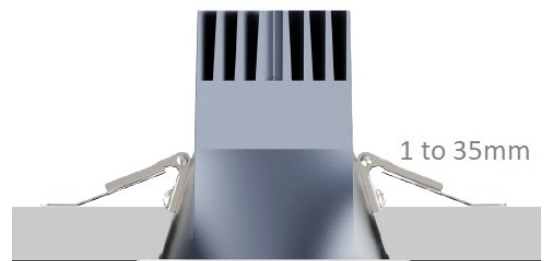

DWR52-DR4-P-6W.lux

**PMMA high luminous rate
Ribbed structure Lens**

The ribbed structure design is adopted, with its own antiglar so that the light is interwoven at the center of the reflector, effectively reducing stray light, spot transition is even, more soft and comfortable.

Spring type:

Bending Spring

Spring Clip