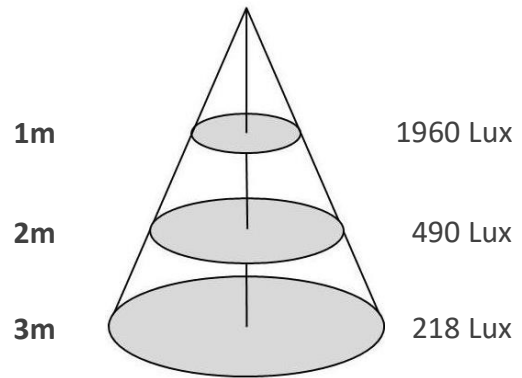

Standard Packing Details

Unit Volum (CBM)	0,00046
Unit GW (kg)	0
Qty per carton	50

DWR52-DR4-P-6W

Sizes drawing

DWR52-DR4-P-6W.drw

in mm

Illumination Diagram

650Lm with 36° beam

DWR52-DR4-P-6W.lux

**PMMA high luminous rate
Ribbed structure Lens**

The ribbed structure design is adopted, with its own antiglar so that the light is interwoven at the center of the reflector, effectively reducing stray light, spot transition is even, more soft and comfortable.