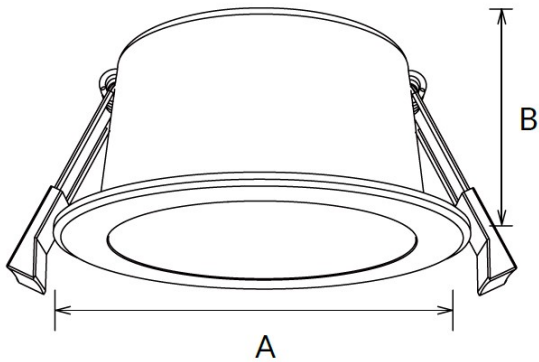

DWR230-SOG-C-50W

DWR230-SOG-C-50W.png

Source	LED Bridgelux
Connection	Wire
Gr. Power	50W ±5%
Input Voltage	AC85-277V
Driver	Lifud
Control (standard)	Not dim.
Dimming option	Triac dim.; 0-10V dim.; DALI
Beam Angle (°)	120
CCT (Kelvins)	2700°K; 3000°K; 4000°K; 5000°K; 6500°K; 5700°K
Lumens	5000
Luminaire efficiency	100Lm/W
CRI (standard)	>80Ra
for option	>90Ra; >97Ra
Fixture Color	White; Black
Cover	Stripped
Dimensions	Dia 230*100mm (hole 200)
Protection Rating	IP40 / IK07
Electrical Class	Class II
Lifetime	>50.000h
Warranty	3 Years

DWR230-SOG-C-50W

Sizes drawing

DWR230-SOG-C-50W.drw

in mm

Illumination Diagram

5000Lm with 120° beam

DWR230-SOG-C-50W.lux

Reflector