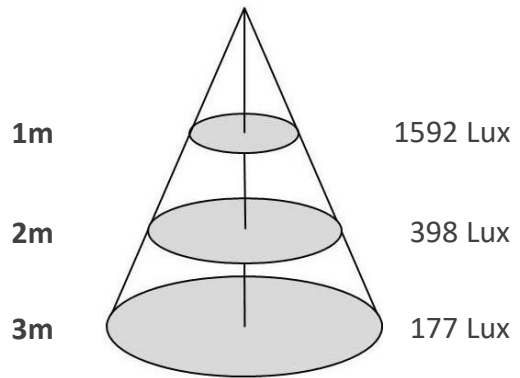

DWR230-SOG-C-50W

Sizes drawing

DWR230-SOG-C-50W.drw

in mm

Illumination Diagram

5000Lm with 120° beam

DWR230-SOG-C-50W.lux

Reflector