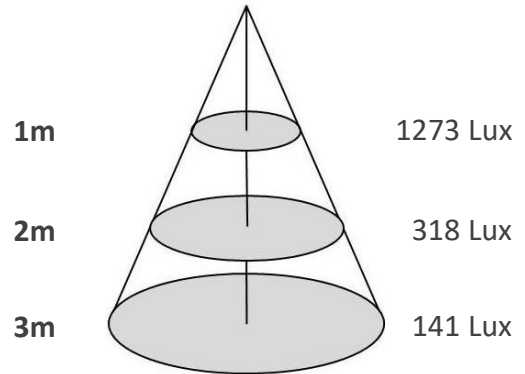

### DWR180-SOG-C-40W

Sizes drawing

DWR180-SOG-C-40W.drw

in mm

Illumination Diagram

4000Lm with 120° beam

DWR180-SOG-C-40W.lux