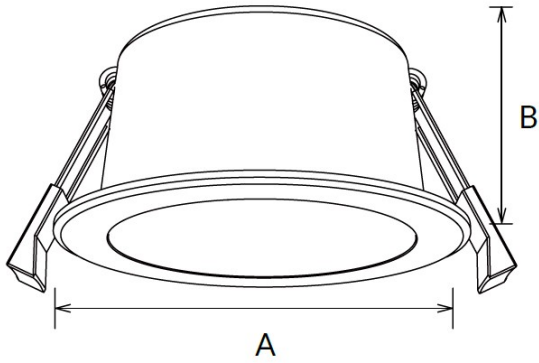

### DWR180-SOG-C-40W

Sizes drawing

DWR180-SOG-C-40W.drw

in mm

Illumination Diagram

4000Lm with 120° beam

DWR180-SOG-C-40W.lux