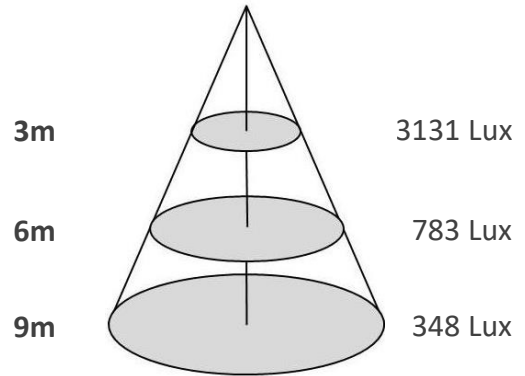

Downlight

DWR180-OG-C-40W

Sizes drawing

DWR180-OG-C-40W.drw

in mm

Illumination Diagram

4000Lm with 24° beam

DWR180-OG-C-40W.lux