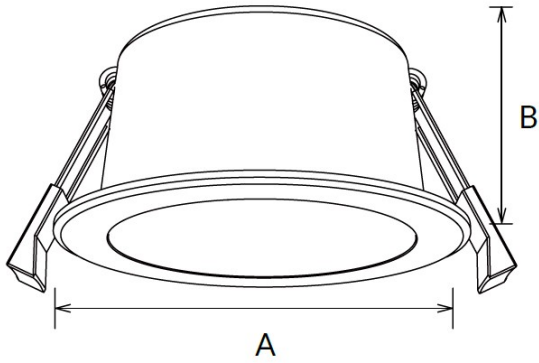

DWR180-OG-C-40W

DWR180-OG-C-40W.png

Source	LED Bridgelux
Connection	Wire
Gr. Power	40W ±5%
Input Voltage	AC85-277V
Driver	Lifud
Control (standard)	Not dim.
Dimming option	Triac dim.; 0-10V dim.; DALI
Beam Angle (°)	13/24/38/60
CCT (Kelvins)	2700°K; 3000°K; 4000°K; 5000°K; 6500°K; 5700°K
Lumens	4000
Luminaire efficiency	100Lm/W
CRI (standard)	>80Ra
for option	>90Ra; >97Ra
Fixture Color	White; Black
Cover	Stripped
Dimensions	Dia 180*90mm (hole 160)
Protection Rating	IP40 / IK07
Electrical Class	Class II
Lifetime	>50.000h
Warranty	3 Years

Downlight

DWR180-OG-C-40W

Sizes drawing

DWR180-OG-C-40W.drw

in mm

Illumination Diagram

4000Lm with 24° beam

DWR180-OG-C-40W.lux