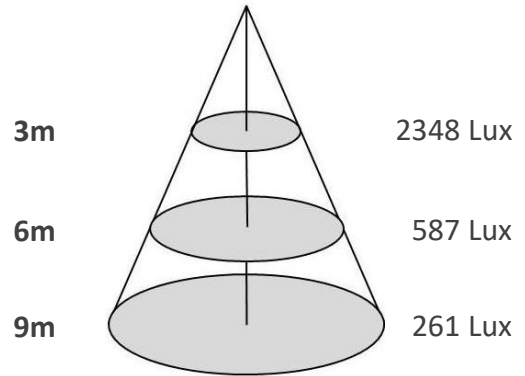

### DWR160-OG-C-30W

Sizes drawing

DWR160-OG-C-30W.drw

in mm

Illumination Diagram

3000Lm with 24° beam

DWR160-OG-C-30W.lux