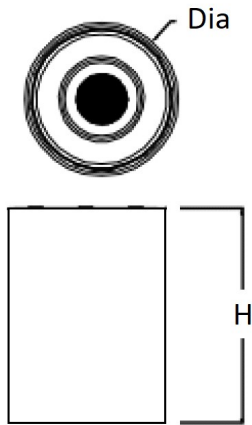

Surface Downlight

DWR140-MB-SF-C-30W

Source	LED Cree; Bridgelux; Citizen
Connection	Wire
Gr. Power	30W ±5%
Input Voltage	AC85-277V
Driver	Kegu; Lifud
Control (standard)	Not dim.
Dimming option	Triac dim.; 0-10V dim.; DALI
Beam Angle (°)	15/30/45
CCT (Kelvins)	2700°K; 3000°K; 4000°K; 5000°K; 6500°K; 5700°K
Lumens	2800-3200
Luminaire efficiency	107Lm/W
CRI (standard)	>80Ra
for option	>90Ra; >97Ra
Fixture Color	White; Black
Cover	Lens
Dimensions	dia142*162mm
Protection Rating	Indoor Use
Electrical Class	Class I
Lifetime	>50.000h
Warranty	3 (Years)

Other
Reflector Cup: White, Black, Silver, Gold; Surface mounted or for option pendant mounted

Standard Packing Details

Unit Volum (CBM)	0,00510
Unit GW (kg)	1,35
Qty per carton	12

Surface Downlight

DWR140-MB-SF-C-30W

Sizes drawing

DWR140-MB-SF-C-30W.drw

in mm

Illumination Diagram

3200Lm with 30° beam

DWR140-MB-SF-C-30W.lux