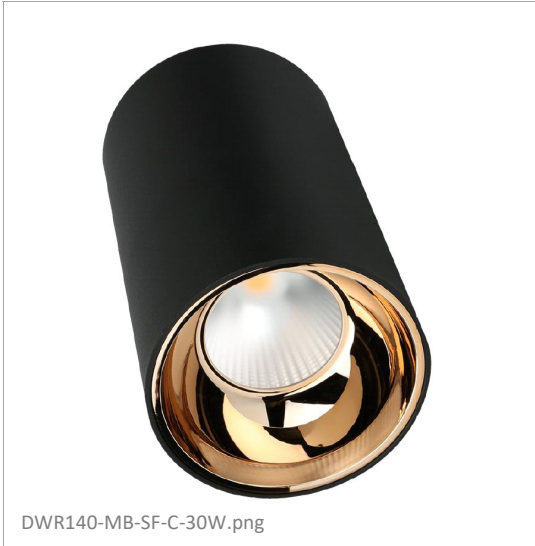

Surface Downlight

DWR140-MB-SF-C-30W

Source	LED Cree; Bridgelux; Citizen
Connection	Wire
Gr. Power	30W ±5%
Input Voltage	AC85-277V
Driver	Kegu; Lifud
Control (standard)	Not dim.
Dimming option	Triac dim.; 0-10V dim.; DALI
Beam Angle (°)	15/30/45
CCT (Kelvins)	2700°K; 3000°K; 4000°K; 5000°K; 6500°K; 5700°K
Lumens	2800-3200
Luminaire efficiency	107Lm/W
CRI (standard)	>80Ra
for option	>90Ra; >97Ra
Fixture Color	White; Black
Cover	Lens
Dimensions	dia142*162mm
Protection Rating	Indoor Use
Electrical Class	Class I
Lifetime	>50.000h
Warranty	3 (Years)

Other
Reflector Cup: White, Black, Silver, Gold; Surface mounted or for option pendant mounted

Standard Packing Details

Unit Volum (CBM)	0,00510
Unit GW (kg)	1,35
Qty per carton	12

Surface Downlight

DWR140-MB-SF-C-30W

Sizes drawing

DWR140-MB-SF-C-30W.drw

in mm

Illumination Diagram

3200Lm with 30° beam

DWR140-MB-SF-C-30W.lux