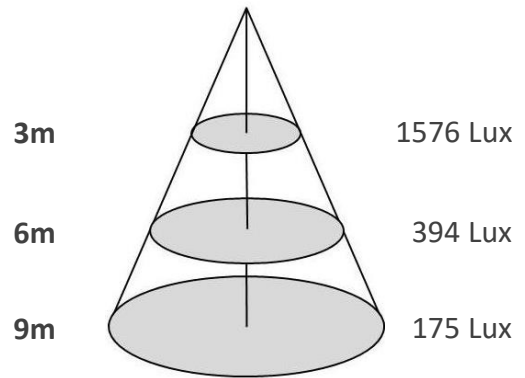

Sizes drawing

DWR140-MB-SF-C-30W.drw

in mm

Illumination Diagram

3200Lm with 30° beam

DWR140-MB-SF-C-30W.lux