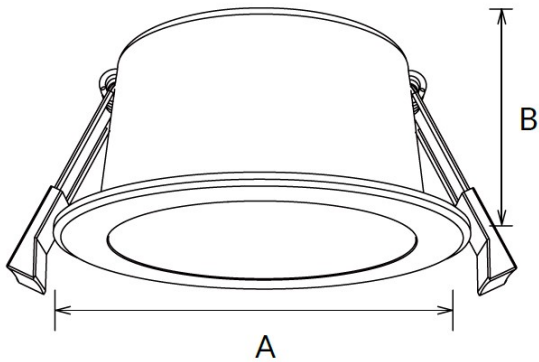

DWR130-SOG-C-20W

Source	LED Bridgelux
Connection	Wire
Gr. Power	20W ±5%
Input Voltage	AC85-277V
Driver	Lifud
Control (standard)	Not dim.
Dimming option	Triac dim.; 0-10V dim.; DALI
Beam Angle (°)	120
CCT (Kelvins)	2700°K; 3000°K; 4000°K; 5000°K; 6500°K; 5700°K
Lumens	2000
Luminaire efficiency	100Lm/W
CRI (standard)	>80Ra
for option	>90Ra; >97Ra
Fixture Color	White; Black
Cover	Stripped
Dimensions	Dia 130*72mm (hole 120)
Protection Rating	IP40 / IK07
Electrical Class	Class II
Lifetime	>50.000h
Warranty	3 Years

DWR130-SOG-C-20W

Sizes drawing

DWR130-SOG-C-20W.drw

in mm

Illumination Diagram

2000Lm with 120° beam

DWR130-SOG-C-20W.lux

Reflector