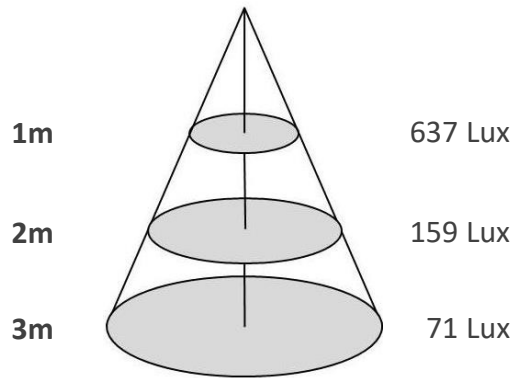

DWR130-SOG-C-20W

Sizes drawing

DWR130-SOG-C-20W.drw

in mm

Illumination Diagram

2000Lm with 120° beam

DWR130-SOG-C-20W.lux

Reflector