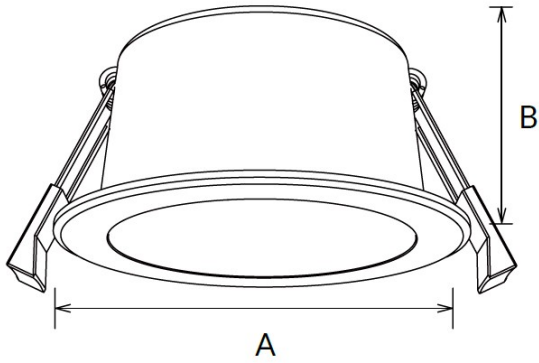

DWR130-OG-C-20W

DWR130-OG-C-20W.png

Source	LED Bridgelux
Connection	Wire
Gr. Power	20W ±5%
Input Voltage	AC85-277V
Driver	Lifud
Control (standard)	Not dim.
Dimming option	Triac dim.; 0-10V dim.; DALI
Beam Angle (°)	13/24/38/60
CCT (Kelvins)	2700°K; 3000°K; 4000°K; 5000°K; 6500°K; 5700°K
Lumens	2000
Luminaire efficiency	100Lm/W
CRI (standard)	>80Ra
for option	>90Ra; >97Ra
Fixture Color	White; Black
Cover	Stripped
Dimensions	Dia 130*72mm (hole 120)
Protection Rating	IP40 / IK07
Electrical Class	Class II
Lifetime	>50.000h
Warranty	3 Years

Downlight

DWR130-OG-C-20W

Sizes drawing

DWR130-OG-C-20W.drw

in mm

Illumination Diagram

2000Lm with 24° beam

DWR130-OG-C-20W.lux