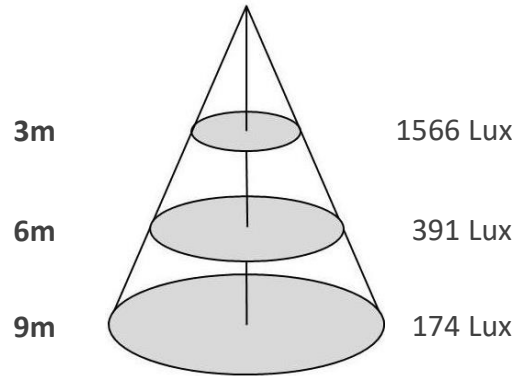

Downlight

DWR130-OG-C-20W

Sizes drawing

DWR130-OG-C-20W.drw

in mm

Illumination Diagram

2000Lm with 24° beam

DWR130-OG-C-20W.lux