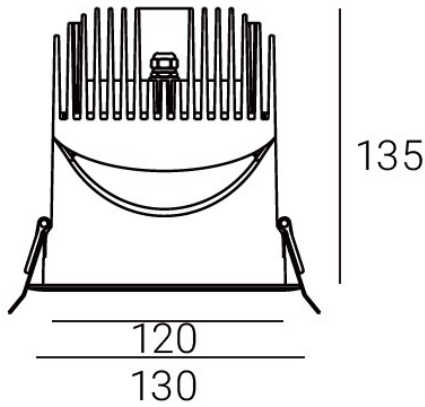

DWR130-DR3-P-35W

Source	LED Cree; Bridgelux
Connection	Wire
Gr. Power	35W ±5%
Input Voltage	AC85-277V
Driver	Kegu; Lifud
Control (standard)	Not dim.
Dimming option	Triac dim.; 0-10V dim.; DALI
Beam Angle (°)	10/15/24/36/55°
CCT (Kelvins)	2700°K; 3000°K; 4000°K; 5000°K; 6500°K; 5700°K
Lumens	3350-3650
Luminaire efficiency	104Lm/W
CRI (standard)	>80Ra
for option	>90Ra; >97Ra
Fixture Color	White; Black
Cover	Lens
Dimensions	dia 130*135(hole 120)mm
Protection Rating	IP65 / UGR<19 / salt spray test
Electrical Class	Class I
Lifetime	>50.000h
Warranty	3 Years

Other
Honeycomb Louver; Flicker free driver; 5 years warranty extension

Standard Packing Details

Unit Volum (CBM)	0,00432
Unit GW (kg)	0
Qty per carton	18

DWR130-DR3-P-35W

Sizes drawing

DWR130-DR3-P-35W.drw

in mm

Illumination Diagram

3650Lm with 24° beam

DWR130-DR3-P-35W.lux

0~30°
stepless regulation
at any angle

Many reflector color options
(subjected to MOQ)