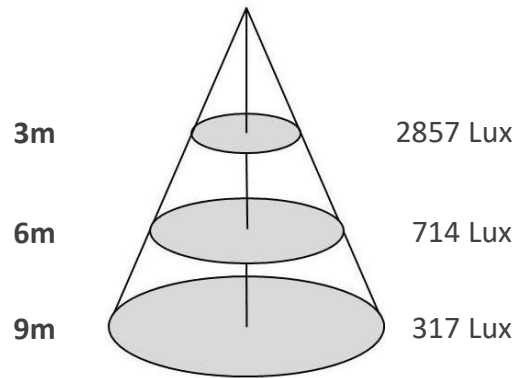

Other
Honeycomb Louver; Flicker free driver; 5 years warranty extension

Standard Packing Details

Unit Volum (CBM)	0,00432
Unit GW (kg)	0
Qty per carton	18

DWR130-DR3-P-35W

Sizes drawing

DWR130-DR3-P-35W.drw

in mm

Illumination Diagram

3650Lm with 24° beam

DWR130-DR3-P-35W.lux

0~30°
stepless regulation
at any angle

Many reflector color options
(subjected to MOQ)