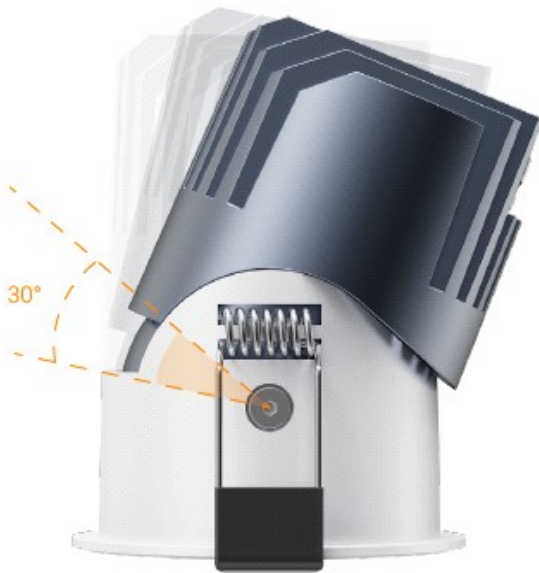

DWR130-DR3-P-35W

Source	LED Cree; Bridgelux
Connection	Wire
Gr. Power	35W ±5%
Input Voltage	AC85-277V
Driver	Kegu; Lifud
Control (standard)	Not dim.
Dimming option	Triac dim.; 0-10V dim.; DALI
Beam Angle (°)	10/15/24/36/55°
CCT (Kelvins)	2700°K; 3000°K; 4000°K; 5000°K; 6500°K; 5700°K
Lumens	3350-3650
Luminaire efficiency	104Lm/W
CRI (standard)	>80Ra
for option	>90Ra; >97Ra
Fixture Color	White; Black
Cover	Lens
Dimensions	dia 130*135(hole 120)mm
Protection Rating	IP65 / UGR<19 / salt spray test
Electrical Class	Class I
Lifetime	>50.000h
Warranty	3 Years

Other
Honeycomb Louver; Flicker free driver; 5 years warranty extension

Standard Packing Details

Unit Volum (CBM)	0,00432
Unit GW (kg)	0
Qty per carton	18

DWR130-DR3-P-35W

Sizes drawing

DWR130-DR3-P-35W.drw

in mm

Illumination Diagram

3650Lm with 24° beam

DWR130-DR3-P-35W.lux

0~30°
stepless regulation
at any angle

Many reflector color options
(subjected to MOQ)