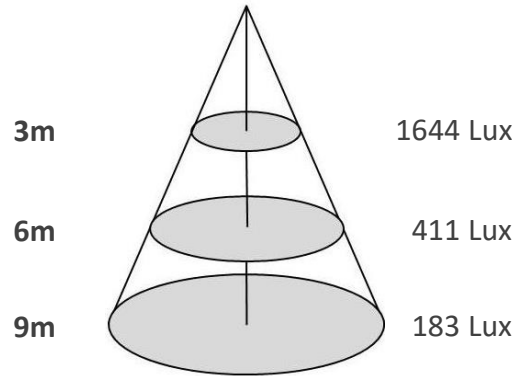

DWR130-DR-C-20W

Sizes drawing

DWR130-DR-C-20W.drw

in mm

Illumination Diagram

2100Lm with 24° beam

DWR130-DR-C-20W.lux

0~30° adjustable

355° horizontal rotation

Damping point