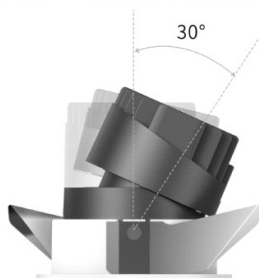

DWR130-DR-C-20W

DWR130-DR-C-20W.png

Source	LED Osram; Cree; Bridgelux; Citize
Connection	Wire
Gr. Power	20W ±5%
Input Voltage	AC85-277V
Driver	Kegu; Lifud
Control (standard)	Not dim.
Dimming option	Triac dim.; 0-10V dim.; DALI
Beam Angle (°)	15/24/38
CCT (Kelvins)	2700°K; 3000°K; 4000°K; 5000°K; 6500°K; 5700°K
Lumens	1900-2100
Luminaire efficiency	105Lm/W
CRI (standard)	>80Ra
for option	>90Ra; >97Ra
Fixture Color	White; Black
Cover	Clear; Louver
Dimensions	Dia A130*B115 (C120)mm
Protection Rating	Indoor Use
Electrical Class	Class II
Lifetime	>50.000h
Warranty	3 (Years)

DWR130-DR-C-20W

Sizes drawing

DWR130-DR-C-20W.drw

in mm

Illumination Diagram

2100Lm with 24° beam

DWR130-DR-C-20W.lux

0~30° adjustable

355° horizontal rotation

Damping point