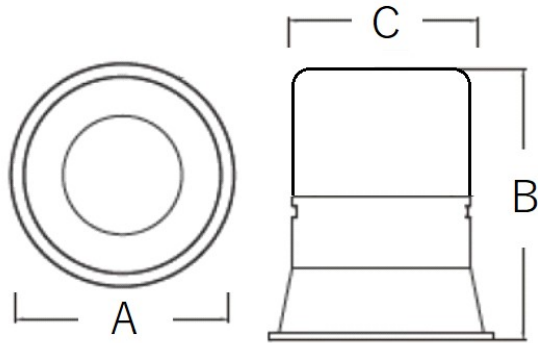

DWR130-DR-C-20W

DWR130-DR-C-20W.png

Source	LED Osram; Cree; Bridgelux; Citize
Connection	Wire
Gr. Power	20W ±5%
Input Voltage	AC85-277V
Driver	Kegu; Lifud
Control (standard)	Not dim.
Dimming option	Triac dim.; 0-10V dim.; DALI
Beam Angle (°)	15/24/38
CCT (Kelvins)	2700°K; 3000°K; 4000°K; 5000°K; 6500°K; 5700°K
Lumens	1900-2100
Luminaire efficiency	105Lm/W
CRI (standard)	>80Ra
for option	>90Ra; >97Ra
Fixture Color	White; Black
Cover	Clear; Louver
Dimensions	Dia A130*B115 (C120)mm
Protection Rating	Indoor Use
Electrical Class	Class II
Lifetime	>50.000h
Warranty	3 (Years)

Standard Packing Details

Unit Volum (CBM)	0,00418
Unit GW (kg)	0
Qty per carton	9

Other

Flicker free driver; Tridonic or Philips Driver; Reflector cup: Matt Silver, Matt Black, Sand White, Sand Black, White Gun black, Silver, Champagne gold, Rose gold

DWR130-DR-C-20W

Sizes drawing

DWR130-DR-C-20W.drw

in mm

Illumination Diagram

2100Lm with 24° beam

DWR130-DR-C-20W.lux

0~30° adjustable