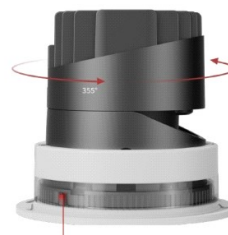

DWR130-DR-C-20W

DWR130-DR-C-20W.png

Source	LED Osram; Cree; Bridgelux; Citize
Connection	Wire
Gr. Power	20W ±5%
Input Voltage	AC85-277V
Driver	Kegu; Lifud
Control (standard)	Not dim.
Dimming option	Triac dim.; 0-10V dim.; DALI
Beam Angle (°)	15/24/38
CCT (Kelvins)	2700°K; 3000°K; 4000°K; 5000°K; 6500°K; 5700°K
Lumens	1900-2100
Luminaire efficiency	105Lm/W
CRI (standard)	>80Ra
for option	>90Ra; >97Ra
Fixture Color	White; Black
Cover	Clear; Louver
Dimensions	Dia A130*B115 (C120)mm
Protection Rating	Indoor Use
Electrical Class	Class II
Lifetime	>50.000h
Warranty	3 (Years)

DWR130-DR-C-20W

Sizes drawing

DWR130-DR-C-20W.drw

in mm

Illumination Diagram

2100Lm with 24° beam

DWR130-DR-C-20W.lux

0~30° adjustable

355° horizontal rotation

Damping point