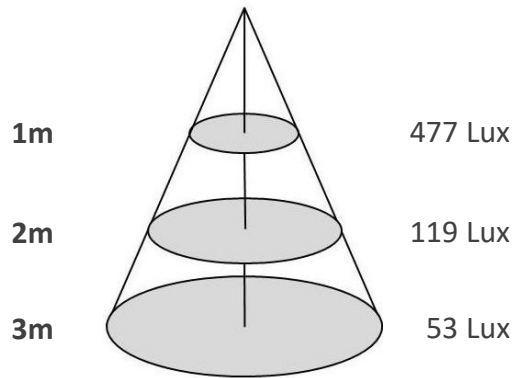

DWR105-SOG-C-15W

Sizes drawing

DWR105-SOG-C-15W.drw

in mm

Illumination Diagram

1500Lm with 120° beam

DWR105-SOG-C-15W.lux

Reflector