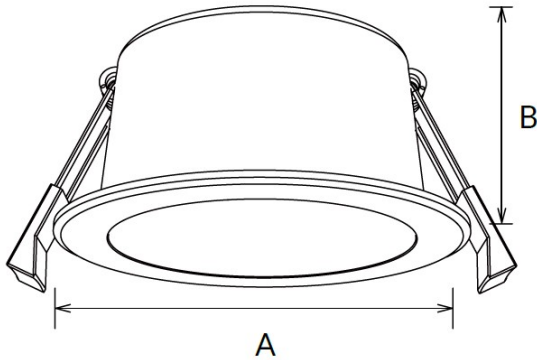

DWR105-SOG-C-15W

Sizes drawing

DWR105-SOG-C-15W.drw

in mm

Illumination Diagram

1500Lm with 120° beam

DWR105-SOG-C-15W.lux

Reflector

### DWR105-SOG-C-15W DALI

<b>Source</b>	LED
<b>Connection</b>	Wire
<b>Gr. Power</b>	15W ±5%
<b>Input Voltage</b>	AC85-277V
<b>Driver</b>	Boke; Lifud
<b>Control (standard)</b>	DALI
<b>Dimming option</b>	
<b>Beam Angle (°)</b>	120
<b>CCT (Kelvins)</b>	2700°K; 3000°K; 4000°K; 5000°K; 6500°K; 5700°K
<b>Lumens</b>	100Lm/W
<b>Luminaire efficiency</b>	100Lm/W
<b>CRI (standard)</b>	>80Ra
<b>for option</b>	>90Ra; >97Ra
<b>Fixture Color</b>	White; Black
<b>Cover</b>	Stripped
<b>Dimensions</b>	Dia 105*64mm (hole 90)
<b>Protection Rating</b>	IP40 / IK07
<b>Electrical Class</b>	Class II
<b>Lifetime</b>	>50.000h
<b>Warranty</b>	3 Years