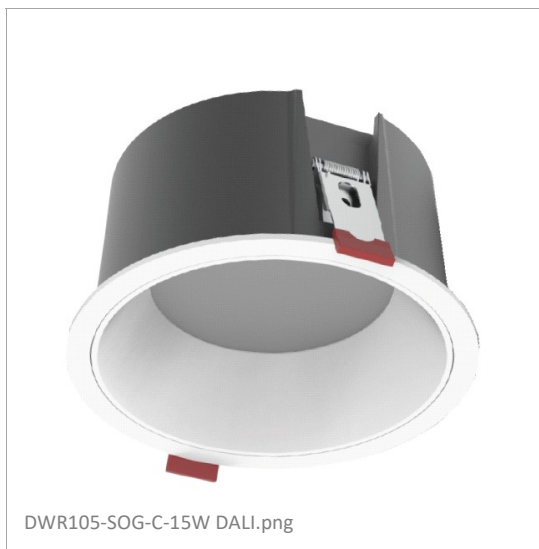

DWR105-SOG-C-15W

Sizes drawing

DWR105-SOG-C-15W.drw

in mm

Illumination Diagram

1500Lm with 120° beam

DWR105-SOG-C-15W.lux

Reflector

- W White
- B Black
- CH Chrome
- BN Brushed Nickel
- BB Brushed Brass

### DWR105-SOG-C-15W DALI

<b>Source</b>	LED
<b>Connection</b>	Wire
<b>Gr. Power</b>	15W ±5%
<b>Input Voltage</b>	AC85-277V
<b>Driver</b>	Boke; Lifud
<b>Control (standard)</b>	DALI
<b>Dimming option</b>	
<b>Beam Angle (°)</b>	120
<b>CCT (Kelvins)</b>	2700°K; 3000°K; 4000°K; 5000°K; 6500°K; 5700°K
<b>Lumens</b>	100Lm/W
<b>Luminaire efficiency</b>	100Lm/W
<b>CRI (standard)</b>	>80Ra
<b>for option</b>	>90Ra; >97Ra
<b>Fixture Color</b>	White; Black
<b>Cover</b>	Stripped
<b>Dimensions</b>	Dia 105*64mm (hole 90)
<b>Protection Rating</b>	IP40 / IK07
<b>Electrical Class</b>	Class II
<b>Lifetime</b>	>50.000h
<b>Warranty</b>	3 Years