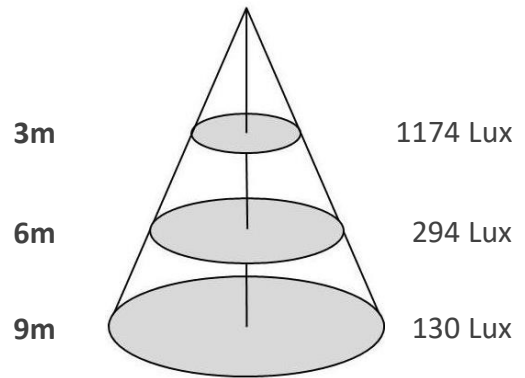

DWR105-OG-C-15W

Sizes drawing

DWR105-OG-C-15W.drw

in mm

Illumination Diagram

1500Lm with 24° beam

DWR105-OG-C-15W.lux