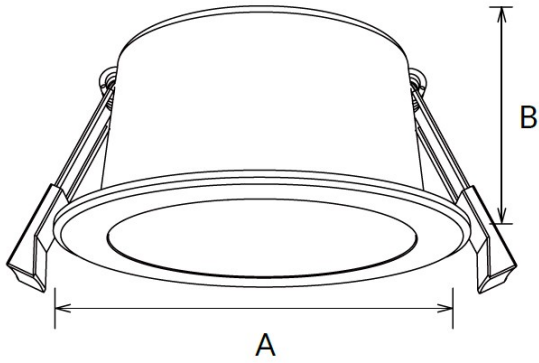

DWR105-OG-C-15W

DWR105-OG-C-15W.png

Source	LED Bridgelux
Connection	Wire
Gr. Power	15W ±5%
Input Voltage	AC85-277V
Driver	Lifud
Control (standard)	Not dim.
Dimming option	Triac dim.; 0-10V dim.; DALI
Beam Angle (°)	13/24/38/60
CCT (Kelvins)	2700°K; 3000°K; 4000°K; 5000°K; 6500°K; 5700°K
Lumens	1500
Luminaire efficiency	100Lm/W
CRI (standard)	>80Ra
for option	>90Ra; >97Ra
Fixture Color	White; Black
Cover	Stripped
Dimensions	Dia 105*64mm (hole 90)
Protection Rating	IP40 / IK07
Electrical Class	Class II
Lifetime	>50.000h
Warranty	3 Years

DWR105-OG-C-15W

Sizes drawing

DWR105-OG-C-15W.drw

in mm

Illumination Diagram

1500Lm with 24° beam

DWR105-OG-C-15W.lux