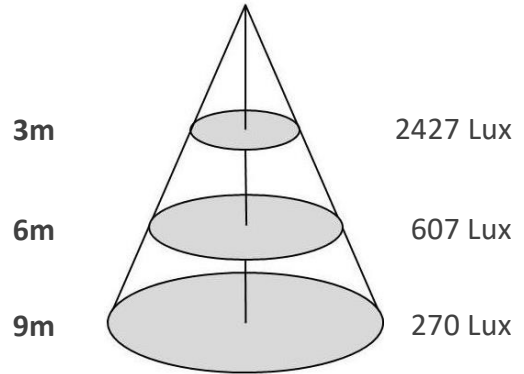

Trimless Downlight

DWR105-DRT-C-30W

DWR105-DRT-C-30W.png

Source	LED Osram; Cree; Bridgelux; Citize
Connection	Wire
Gr. Power	20W ±5%
Input Voltage	AC85-277V
Driver	Kegu; Lifud
Control (standard)	Not dim.
Dimming option	Triac dim.; 0-10V dim.; DALI
Beam Angle (°)	15/24/38
CCT (Kelvins)	2700°K; 3000°K; 4000°K; 5000°K; 6500°K; 5700°K
Lumens	2900-3100
Luminaire efficiency	155Lm/W
CRI (standard)	>80Ra
for option	>90Ra; >97Ra
Fixture Color	White; Black
Cover	Clear; Louver
Dimensions	Dia A172*B120 (105)mm
Protection Rating	Indoor Use
Electrical Class	Class II
Lifetime	>50.000h
Warranty	3 (Years)

Trimless Downlight

DWR105-DRT-C-30W

Sizes drawing

DWR105-DRT-C-30W.drw

in mm

Illumination Diagram

3100Lm with 24° beam

DWR105-DRT-C-30W.lux

TL1 - adjustable version

TL2 - non adjustable version