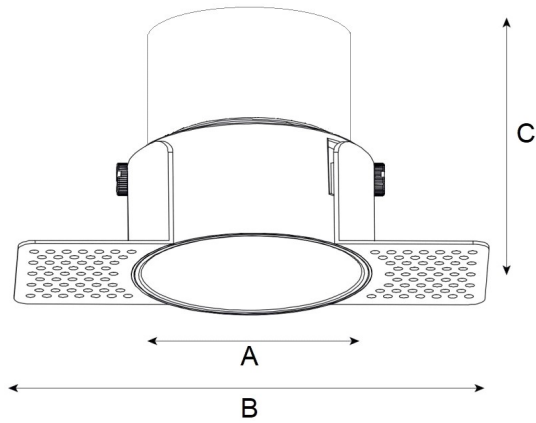

Trimless Downlight

DWR105-DRT-C-30W

DWR105-DRT-C-30W.png

Source	LED Osram; Cree; Bridgelux; Citize
Connection	Wire
Gr. Power	20W ±5%
Input Voltage	AC85-277V
Driver	Kegu; Lifud
Control (standard)	Not dim.
Dimming option	Triac dim.; 0-10V dim.; DALI
Beam Angle (°)	15/24/38
CCT (Kelvins)	2700°K; 3000°K; 4000°K; 5000°K; 6500°K; 5700°K
Lumens	2900-3100
Luminaire efficiency	155Lm/W
CRI (standard)	>80Ra
for option	>90Ra; >97Ra
Fixture Color	White; Black
Cover	Clear; Louver
Dimensions	Dia A172*B120 (105)mm
Protection Rating	Indoor Use
Electrical Class	Class II
Lifetime	>50.000h
Warranty	3 (Years)

Standard Packing Details

Unit Volum (CBM)	0,00530
Unit GW (kg)	0
Qty per carton	18

Other

Flicker free driver; Tridonic or Philips Driver; Reflector cup: Matt Silver, Matt Black, Sand White, Sand Black, White Gun black, Silver, Champagne gold, Rose gold

Trimless Downlight

DWR105-DRT-C-30W

Sizes drawing

DWR105-DRT-C-30W.drw

in mm

Illumination Diagram

3100Lm with 24° beam

DWR105-DRT-C-30W.lux