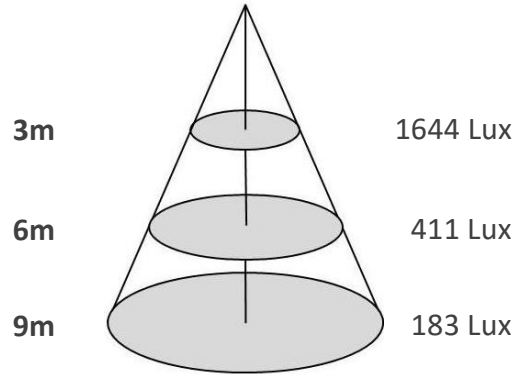

Trimless Downlight

DWR105-DRT-C-20W

Source	LED Osram; Cree; Bridgelux; Citize
Connection	Wire
Gr. Power	20W ±5%
Input Voltage	AC85-277V
Driver	Kegu; Lifud
Control (standard)	Not dim.
Dimming option	Triac dim.; 0-10V dim.; DALI
Beam Angle (°)	15/24/38
CCT (Kelvins)	2700°K; 3000°K; 4000°K; 5000°K; 6500°K; 5700°K
Lumens	1900-2100
Luminaire efficiency	105Lm/W
CRI (standard)	>80Ra
for option	>90Ra; >97Ra
Fixture Color	White; Black
Cover	Clear; Louver
Dimensions	Dia A172*B105 (105)mm
Protection Rating	Indoor Use
Electrical Class	Class II
Lifetime	>50.000h
Warranty	3 (Years)

Trimless Downlight

DWR105-DRT-C-20W

Sizes drawing

DWR105-DRT-C-20W.drw

in mm

Illumination Diagram

2100Lm with 24° beam

DWR105-DRT-C-20W.lux

TL1 - adjustable version

TL2 - non adjustable version