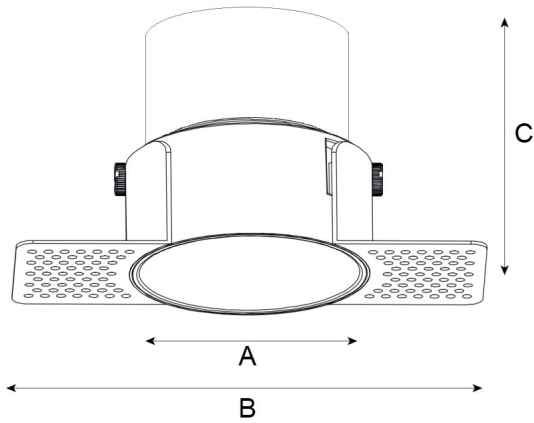

Trimless Downlight

DWR105-DRT-C-20W

Source	LED Osram; Cree; Bridgelux; Citize
Connection	Wire
Gr. Power	20W ±5%
Input Voltage	AC85-277V
Driver	Kegu; Lifud
Control (standard)	Not dim.
Dimming option	Triac dim.; 0-10V dim.; DALI
Beam Angle (°)	15/24/38
CCT (Kelvins)	2700°K; 3000°K; 4000°K; 5000°K; 6500°K; 5700°K
Lumens	1900-2100
Luminaire efficiency	105Lm/W
CRI (standard)	>80Ra
for option	>90Ra; >97Ra
Fixture Color	White; Black
Cover	Clear; Louver
Dimensions	Dia A172*B105 (105)mm
Protection Rating	Indoor Use
Electrical Class	Class II
Lifetime	>50.000h
Warranty	3 (Years)

Trimless Downlight

DWR105-DRT-C-20W

Sizes drawing

DWR105-DRT-C-20W.drw

in mm

Illumination Diagram

2100Lm with 24° beam

DWR105-DRT-C-20W.lux