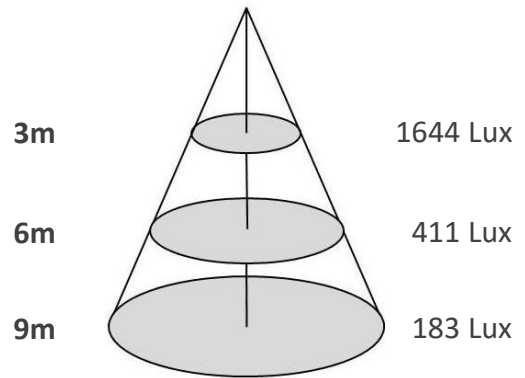

DWR105-DR-C-20W

Sizes drawing

DWR105-DR-C-20W.drw

in mm

Illumination Diagram

2100Lm with 24° beam

DWR105-DR-C-20W.lux

Downlight

DWR105-DR-C-30W

DWR105-DR-C-30W.png

Source	LED Osram; Cree; Bridgelux; Citize
Connection	Wire
Gr. Power	30W ±5%
Input Voltage	AC85-277V
Driver	Kegu; Lifud
Control (standard)	Not dim.
Dimming option	Triac dim.; 0-10V dim.; DALI
Beam Angle (°)	15/24/38
CCT (Kelvins)	2700°K; 3000°K; 4000°K; 5000°K; 6500°K; 5700°K
Lumens	2900-3100
Luminaire efficiency	103Lm/W
CRI (standard)	>80Ra
for option	>90Ra; >97Ra
Fixture Color	White; Black
Cover	Clear; Louver
Dimensions	Dia A105*B115 (C95)mm
Protection Rating	Indoor Use
Electrical Class	Class II
Lifetime	>50.000h
Warranty	3 (Years)