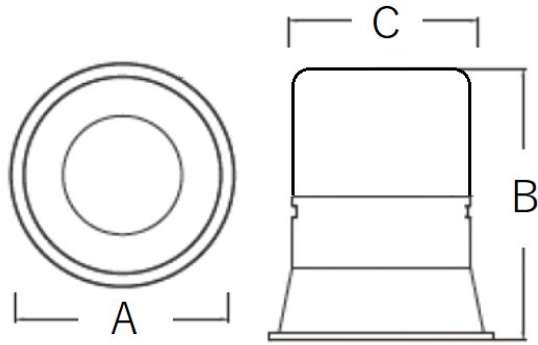

DWR105-DR-C-20W

Sizes drawing

DWR105-DR-C-20W.drw

in mm

Illumination Diagram

2100Lm with 24° beam

DWR105-DR-C-20W.lux

Downlight

DWR105-DR-C-30W

DWR105-DR-C-30W.png

Source	LED Osram; Cree; Bridgelux; Citize
Connection	Wire
Gr. Power	30W ±5%
Input Voltage	AC85-277V
Driver	Kegu; Lifud
Control (standard)	Not dim.
Dimming option	Triac dim.; 0-10V dim.; DALI
Beam Angle (°)	15/24/38
CCT (Kelvins)	2700°K; 3000°K; 4000°K; 5000°K; 6500°K; 5700°K
Lumens	2900-3100
Luminaire efficiency	103Lm/W
CRI (standard)	>80Ra
for option	>90Ra; >97Ra
Fixture Color	White; Black
Cover	Clear; Louver
Dimensions	Dia A105*B115 (C95)mm
Protection Rating	Indoor Use
Electrical Class	Class II
Lifetime	>50.000h
Warranty	3 (Years)