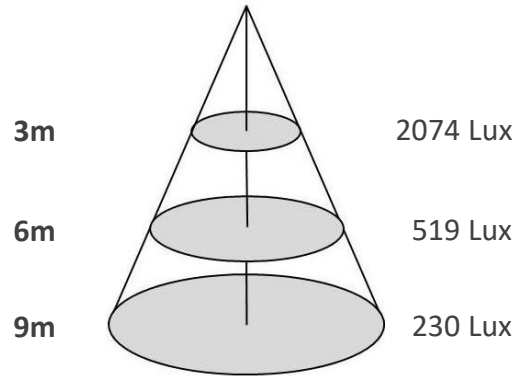

#### Standard Packing Details

<b>Unit Volum (CBM)</b>	0,00181
<b>Unit GW (kg)</b>	0
<b>Qty per carton</b>	32

DWR103-DR3-P-25W

Sizes drawing

DWR103-DR3-P-25W.drw

in mm

Illumination Diagram

2650Lm with 24° beam

DWR103-DR3-P-25W.lux

**0~30°**  
stepless regulation  
at any angle

Many reflector color options  
(subjected to MOQ)