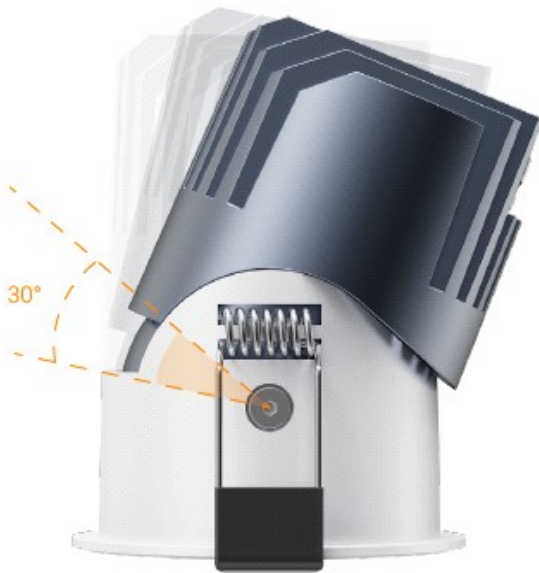

### DWR103-DR3-P-25W

DWR103-DR3-P-25W.png

<b>Source</b>	LED Cree; Bridgelux
<b>Connection</b>	Wire
<b>Gr. Power</b>	25W ±5%
<b>Input Voltage</b>	AC85-277V
<b>Driver</b>	Kegu; Lifud
<b>Control (standard)</b>	Not dim.
<b>Dimming option</b>	Triac dim.; 0-10V dim.; DALI
<b>Beam Angle (°)</b>	10/15/24/36/55°
<b>CCT (Kelvins)</b>	2700°K; 3000°K; 4000°K; 5000°K; 6500°K; 5700°K
<b>Lumens</b>	2350-2650
<b>Luminaire efficiency</b>	106Lm/W
<b>CRI (standard)</b>	>80Ra
<b>for option</b>	>90Ra; >97Ra
<b>Fixture Color</b>	White; Black
<b>Cover</b>	Lens
<b>Dimensions</b>	dia 103*110(hole 95)mm
<b>Protection Rating</b>	IP65 / UGR<19 / salt spray test
<b>Electrical Class</b>	Class I
<b>Lifetime</b>	>50.000h
<b>Warranty</b>	3 Years
<b>Other</b>	Honeycomb Louver; Flicker free driver; 5 years warranty extension

#### Standard Packing Details

<b>Unit Volum (CBM)</b>	0,00181
<b>Unit GW (kg)</b>	0
<b>Qty per carton</b>	32

DWR103-DR3-P-25W

Sizes drawing

DWR103-DR3-P-25W.drw

in mm

Illumination Diagram

2650Lm with 24° beam

DWR103-DR3-P-25W.lux

**0~30°**  
stepless regulation  
at any angle

Many reflector color options  
(subjected to MOQ)