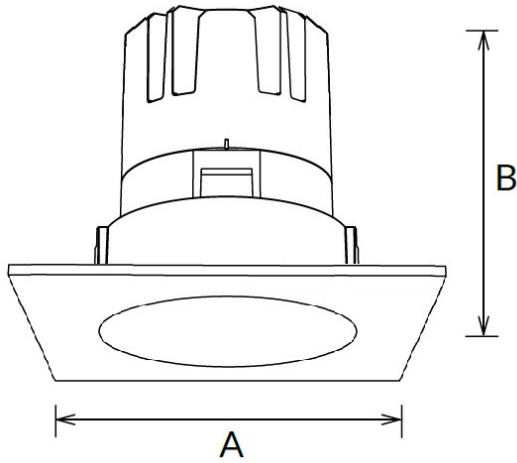

DWC85-DR-C-7W

DWC85-DR-C-7W.png

Source	LED Osram; Cree; Bridgelux; Citize
Connection	Wire
Gr. Power	7W ±5%
Input Voltage	AC85-277V
Driver	Kegu; Lifud
Control (standard)	Not dim.
Dimming option	Triac dim.; 0-10V dim.; DALI
Beam Angle (°)	15/24/38
CCT (Kelvins)	2700°K; 3000°K; 4000°K; 5000°K; 6500°K; 5700°K
Lumens	650-750
Luminaire efficiency	107Lm/W
CRI (standard)	>80Ra
for option	>90Ra; >97Ra
Fixture Color	White; Black
Cover	Clear; Louver
Dimensions	85*85*79 (C75)mm
Protection Rating	Indoor Use
Electrical Class	Class II
Lifetime	>50.000h
Warranty	3 (Years)

DWC85-DR-C-7W

Sizes drawing

DWC85-DR-C-7W.drw

in mm

Illumination Diagram

750lm with 24° beam

DWC85-DR-C-7W.lux