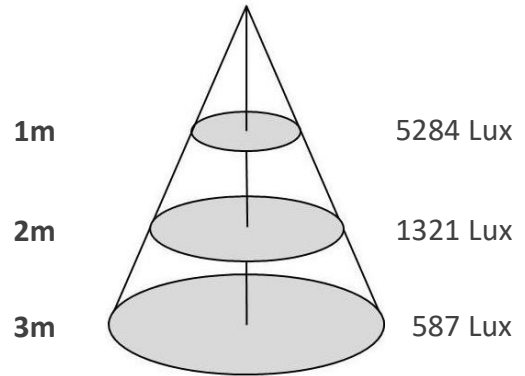

DWC85-DR-C-7W

Sizes drawing

DWC85-DR-C-7W.drw

in mm

Illumination Diagram

750lm with 24° beam

DWC85-DR-C-7W.lux