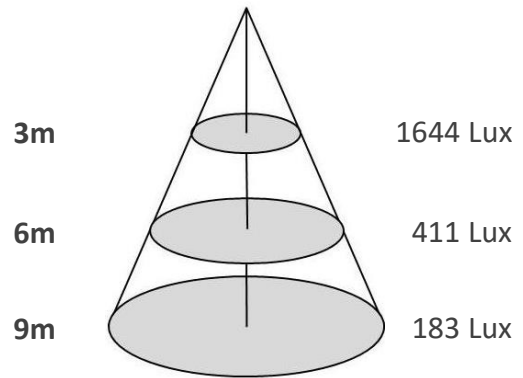

DWC85-DR-C-20W

Sizes drawing

DWC85-DR-C-20W.drw

in mm

Illumination Diagram

2100Lm with 24° beam

DWC85-DR-C-20W.lux