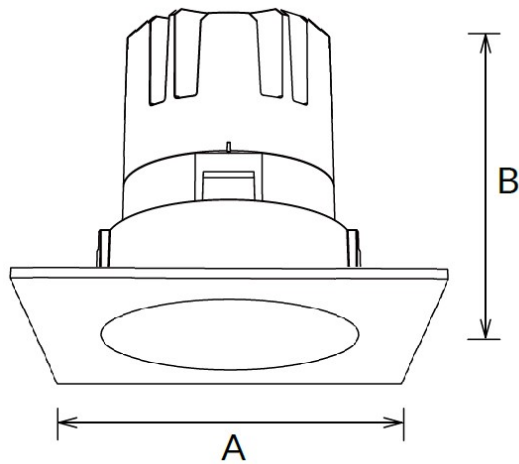

DWC85-DR-C-20W

DWC85-DR-C-20W.png

Source	LED Osram; Cree; Bridgelux; Citize
Connection	Wire
Gr. Power	20W ±5%
Input Voltage	AC85-277V
Driver	Kegu; Lifud
Control (standard)	Not dim.
Dimming option	Triac dim.; 0-10V dim.; DALI
Beam Angle (°)	15/24/38
CCT (Kelvins)	2700°K; 3000°K; 4000°K; 5000°K; 6500°K; 5700°K
Lumens	1900-2100
Luminaire efficiency	105Lm/W
CRI (standard)	>80Ra
for option	>90Ra; >97Ra
Fixture Color	White; Black
Cover	Clear; Louver
Dimensions	85*85*100 (C75)mm
Protection Rating	Indoor Use
Electrical Class	Class II
Lifetime	>50.000h
Warranty	3 (Years)

DWC85-DR-C-20W

Sizes drawing

DWC85-DR-C-20W.drw

in mm

Illumination Diagram

2100Lm with 24° beam

DWC85-DR-C-20W.lux