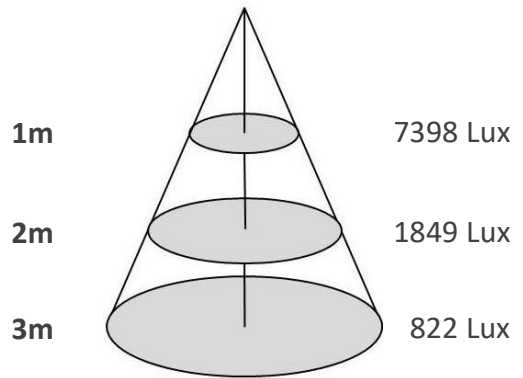

Downlight

DWC85-DR-C-10W

DWC85-DR-C-10W.png

Source	LED Osram; Cree; Bridgelux; Citize
Connection	Wire
Gr. Power	10W ±5%
Input Voltage	AC85-277V
Driver	Kegu; Lifud
Control (standard)	Not dim.
Dimming option	Triac dim.; 0-10V dim.; DALI
Beam Angle (°)	15/24/38
CCT (Kelvins)	2700°K; 3000°K; 4000°K; 5000°K; 6500°K; 5700°K
Lumens	950-1050
Luminaire efficiency	105Lm/W
CRI (standard)	>80Ra
for option	>90Ra; >97Ra
Fixture Color	White; Black
Cover	Clear; Louver
Dimensions	85*85*90 (C75)mm
Protection Rating	Indoor Use
Electrical Class	Class II
Lifetime	>50.000h
Warranty	3 (Years)

DWC85-DR-C-10W

Sizes drawing

DWC85-DR-C-10W.drw

in mm

Illumination Diagram

1050Lm with 24° beam

DWC85-DR-C-10W.lux