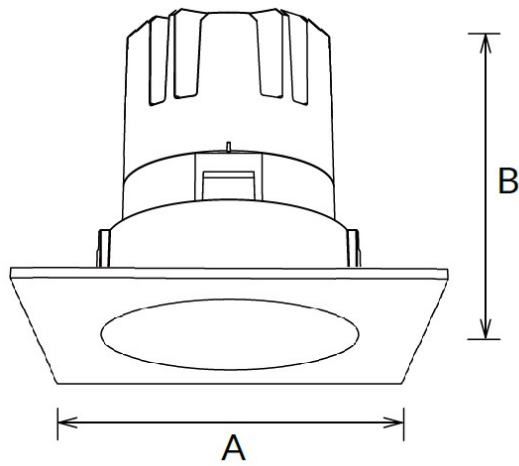

Downlight

DWC85-DR-C-10W

DWC85-DR-C-10W.png

Source	LED Osram; Cree; Bridgelux; Citize
Connection	Wire
Gr. Power	10W ±5%
Input Voltage	AC85-277V
Driver	Kegu; Lifud
Control (standard)	Not dim.
Dimming option	Triac dim.; 0-10V dim.; DALI
Beam Angle (°)	15/24/38
CCT (Kelvins)	2700°K; 3000°K; 4000°K; 5000°K; 6500°K; 5700°K
Lumens	950-1050
Luminaire efficiency	105Lm/W
CRI (standard)	>80Ra
for option	>90Ra; >97Ra
Fixture Color	White; Black
Cover	Clear; Louver
Dimensions	85*85*90 (C75)mm
Protection Rating	Indoor Use
Electrical Class	Class II
Lifetime	>50.000h
Warranty	3 (Years)

DWC85-DR-C-10W

Sizes drawing

DWC85-DR-C-10W.drw

in mm

Illumination Diagram

1050Lm with 24° beam

DWC85-DR-C-10W.lux