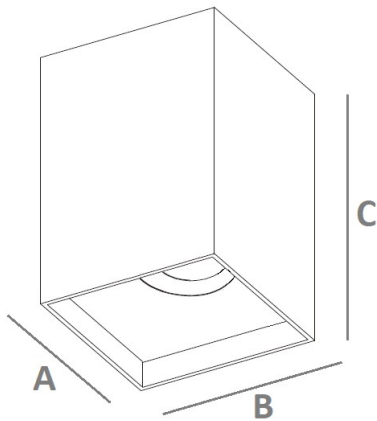

Surface Downlight

DWC75-MC-SF-C-15W

Source	LED Osram; Cree; Bridgelux; Citize
Connection	Wire
Gr. Power	15W ±5%
Input Voltage	AC85-277V
Driver	Kegu; Lifud
Control (standard)	Not dim.
Dimming option	Triac dim.; 0-10V dim.; DALI
Beam Angle (°)	45
CCT (Kelvins)	2700°K; 3000°K; 4000°K; 5000°K; 6500°K; 5700°K
Lumens	1450-1550
Luminaire efficiency	103Lm/W
CRI (standard)	>80Ra
for option	>90Ra; >97Ra
Fixture Color	White; Black
Cover	Clear; Louver
Dimensions	76*76*B150mm
Protection Rating	Indoor Use
Electrical Class	Class II
Lifetime	>50.000h
Warranty	3 (Years)

Standard Packing Details

Unit Volum (CBM)	0,00184
Unit GW (kg)	0
Qty per carton	18

Other

Flicker free driver; Tridonic or Philips Driver; Reflector cup: Black, White, Chrome, Brushed Nickel, Brushed Brass

Surface Downlight

DWC75-MC-SF-C-15W

Sizes drawing

DWC75-MC-SF-C-15W.drw

in mm

Illumination Diagram

1550Lm with 45° beam

DWC75-MC-SF-C-15W.lux