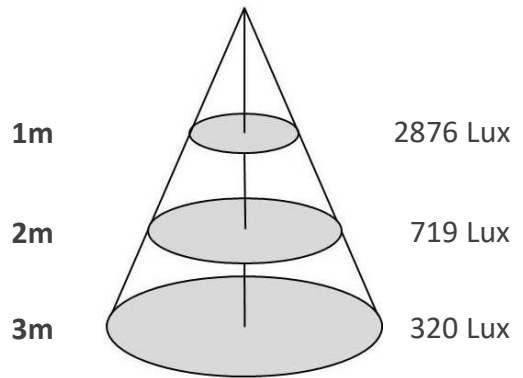

Surface Downlight

DWC75-MC-SF-C-15W

Sizes drawing

DWC75-MC-SF-C-15W.drw

in mm

Illumination Diagram

1550Lm with 45° beam

DWC75-MC-SF-C-15W.lux