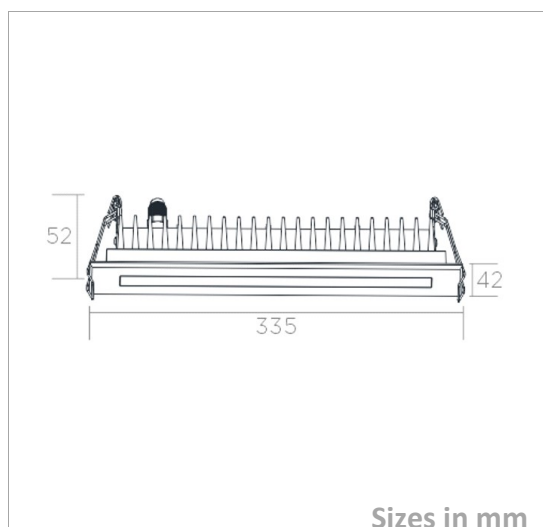

Outdoor Light

DWC335.42-IP67-P-10W

Picture

Packing

UnitVolum (CBM)	0,00332112
Unit GW (kg)	1,6
Qty per carton	10

Description

Type	LED Outdoor Light
Connection	Wire

Electrical Parameters

Gr. Power	10W ±5%
InputVoltage	CC350mA
Driver	Not Included
Dimmable	Not dim.

Lighting Parameters

Beam Angle	10/15/25/30/45/60/90/110°
Colors	WWY; WW; DL; CW
Lumens	800
CRI	80Ra

Structure Parameters

Fixture Color	SS316
Cover	Clear; Frosted
Dimensions	335*42*52mm