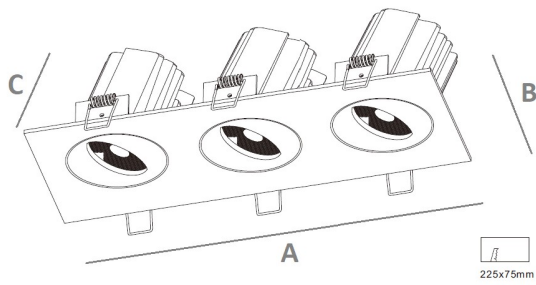

DWC255.85-DR-C-60W

Source	LED Osram; Cree; Bridgelux; Citize
Connection	Wire
Gr. Power	60W ±5%
Input Voltage	AC85-277V
Driver	Kegu; Lifud
Control (standard)	Not dim.
Dimming option	Triac dim.; 0-10V dim.; DALI
Beam Angle (°)	15/24/38
CCT (Kelvins)	2700°K; 3000°K; 4000°K; 5000°K; 6500°K; 5700°K
Lumens	5700-6300
Luminaire efficiency	105Lm/W
CRI (standard)	>80Ra
for option	>90Ra; >97Ra
Fixture Color	White; Black
Cover	Clear; Louver
Dimensions	255*85*100 (225*75)mm
Protection Rating	Indoor Use
Electrical Class	Class II
Lifetime	>50.000h
Warranty	3 (Years)

DWC255.85-DR-C-60W

Sizes drawing

DWC255.85-DR-C-60W.drw

in mm

Illumination Diagram

6300Lm with 24° beam

DWC255.85-DR-C-60W.lux