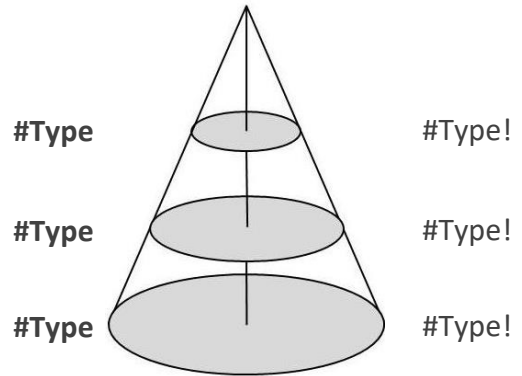

DWC255.85-DR-C-60W

Sizes drawing

DWC255.85-DR-C-60W.drw

in mm

Illumination Diagram

6300Lm with 24° beam

DWC255.85-DR-C-60W.lux