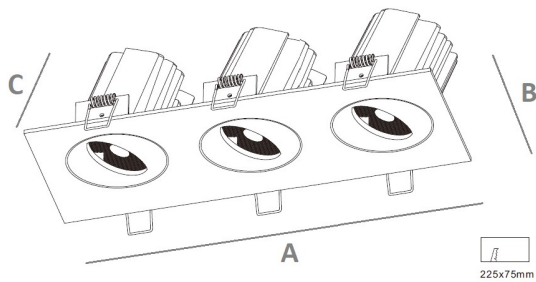

DWC255.85-DR-C-30W

Source	LED Osram; Cree; Bridgelux; Citize
Connection	Wire
Gr. Power	30W ±5%
Input Voltage	AC85-277V
Driver	Kegu; Lifud
Control (standard)	Not dim.
Dimming option	Triac dim.; 0-10V dim.; DALI
Beam Angle (°)	15/24/38
CCT (Kelvins)	2700°K; 3000°K; 4000°K; 5000°K; 6500°K; 5700°K
Lumens	2850-3150
Luminaire efficiency	105Lm/W
CRI (standard)	>80Ra
for option	>90Ra; >97Ra
Fixture Color	White; Black
Cover	Clear; Louver
Dimensions	255*85*90 (225*75)mm
Protection Rating	Indoor Use
Electrical Class	Class II
Lifetime	>50.000h
Warranty	3 (Years)

DWC255.85-DR-C-30W

Sizes drawing

DWC255.85-DR-C-30W.drw

in mm

Illumination Diagram

3150Lm with 24° beam

DWC255.85-DR-C-30W.lux