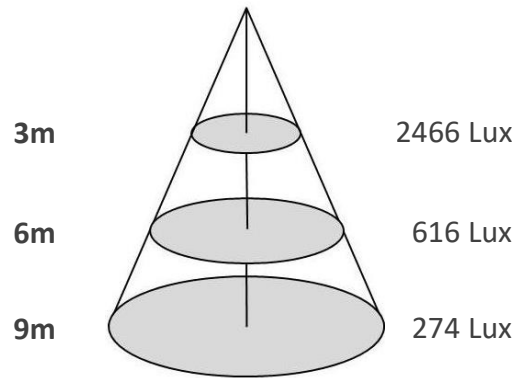

DWC255.85-DR-C-30W

Source	LED Osram; Cree; Bridgelux; Citize
Connection	Wire
Gr. Power	30W ±5%
Input Voltage	AC85-277V
Driver	Kegu; Lifud
Control (standard)	Not dim.
Dimming option	Triac dim.; 0-10V dim.; DALI
Beam Angle (°)	15/24/38
CCT (Kelvins)	2700°K; 3000°K; 4000°K; 5000°K; 6500°K; 5700°K
Lumens	2850-3150
Luminaire efficiency	105Lm/W
CRI (standard)	>80Ra
for option	>90Ra; >97Ra
Fixture Color	White; Black
Cover	Clear; Louver
Dimensions	255*85*90 (225*75)mm
Protection Rating	Indoor Use
Electrical Class	Class II
Lifetime	>50.000h
Warranty	3 (Years)

DWC255.85-DR-C-30W

Sizes drawing

DWC255.85-DR-C-30W.drw

in mm

Illumination Diagram

3150Lm with 24° beam

DWC255.85-DR-C-30W.lux