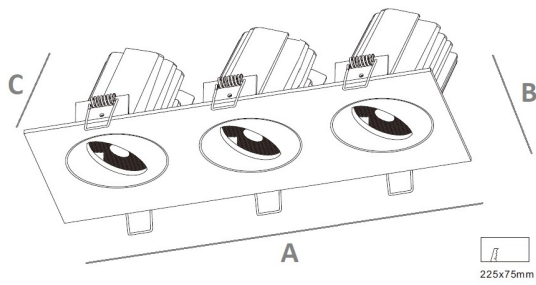

DWC255.85-DR-C-21W

Source	LED Osram; Cree; Bridgelux; Citize
Connection	Wire
Gr. Power	21W ±5%
Input Voltage	AC85-277V
Driver	Kegu; Lifud
Control (standard)	Not dim.
Dimming option	Triac dim.; 0-10V dim.; DALI
Beam Angle (°)	15/24/38
CCT (Kelvins)	2700°K; 3000°K; 4000°K; 5000°K; 6500°K; 5700°K
Lumens	1950-2250
Luminaire efficiency	107Lm/W
CRI (standard)	>80Ra
for option	>90Ra; >97Ra
Fixture Color	White; Black
Cover	Clear; Louver
Dimensions	255*85*79 (225*75)mm
Protection Rating	Indoor Use
Electrical Class	Class II
Lifetime	>50.000h
Warranty	3 (Years)

Other
Flicker free driver; Tridonic or Philips Driver; Reflector cup: Matt Silver, Matt Black, Sand White, Sand Black, White Gun black, Silver, Champagne gold, Rose gold

Standard Packing Details

Unit Volum (CBM)	0,00367
Unit GW (kg)	0
Qty per carton	6

DWC255.85-DR-C-21W

Sizes drawing

DWC255.85-DR-C-21W.drw

in mm

Illumination Diagram

2250Lm with 24° beam

DWC255.85-DR-C-21W.lux