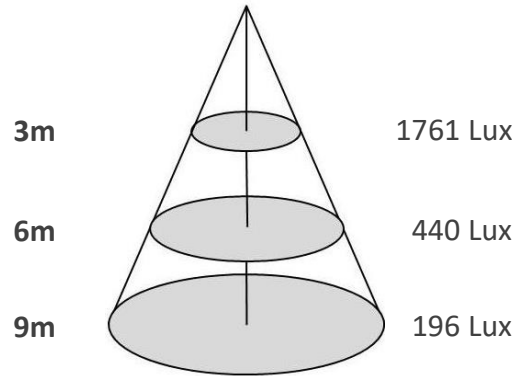

DWC255.85-DR-C-21W

Sizes drawing

DWC255.85-DR-C-21W.drw

in mm

Illumination Diagram

2250Lm with 24° beam

DWC255.85-DR-C-21W.lux