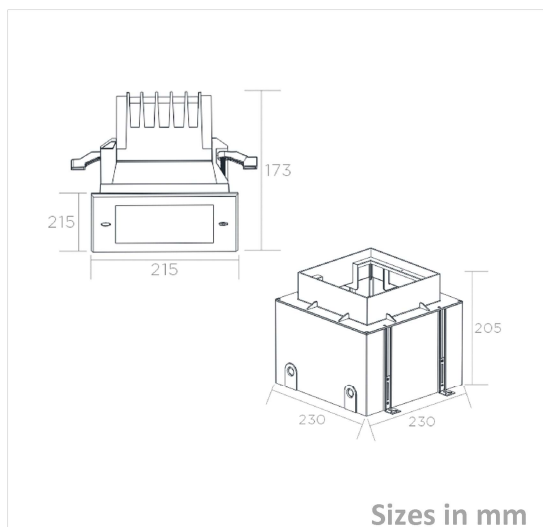

Outdoor Light

DWC215.215-DR-IP67-P-28W

Picture

Packing

UnitVolum (CBM)	0,01721811
Unit GW (kg)	4,2
Qty per carton	4

Description

Type	LED Outdoor Light
Connection	Wire

Electrical Parameters

Gr. Power	28W ±5%
InputVoltage	AC240V
Driver	Not Included
Dimmable	Not dim.

Lighting Parameters

Beam Angle	10/15/25/30/45/60/90/110
Colors	WWY; WW; DL; CW
Lumens	2250
CRI	80Ra

Structure Parameters

Fixture Color	SS316
Cover	Clear; Frosted
Dimensions	215*215*173(230*230*205)mm

Protection Parameters

Rating	IP67/IK10
Electrical Class	Class I
Lifetime	>50.000h
Warranty (Years)	3

Options

Dimmable	Triac ☐ 0-10V ☐ 1-10V ☐ DALI ☐
CRI	>90Ra ☐ >92Ra ☐ >95Ra ☐ >98Ra ☐
Other	Double Orientation (DRDO); AC240V