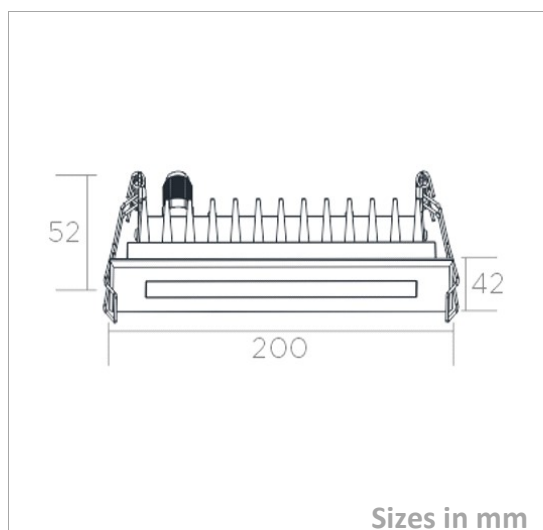

Outdoor Light

DWC200.42-IP67-P-5W

Picture

Packing

UnitVolum (CBM)	0,00249084
Unit GW (kg)	1
Qty per carton	30

Description

Type	LED Outdoor Light
Connection	Wire

Electrical Parameters

Gr. Power	5W ±5%
InputVoltage	CC350mA
Driver	Not Included
Dimmable	Not dim.

Lighting Parameters

Beam Angle	10/15/25/30/45/60/90/110°
Colors	WWY; WW; DL; CW
Lumens	400
CRI	80Ra

Structure Parameters

Fixture Color	SS316
Cover	Clear; Frosted
Dimensions	200*42*52mm

Protection Parameters

Rating	IP67/IK10
Electrical Class	Class III
Lifetime	>50.000h
Warranty (Years)	3

Options

Dimmable	Triac ☐	0-10V ☐	1-10V ☐	DALI ☐
CRI	>90Ra ☐	>92Ra ☐	>95Ra ☐	>98Ra ☐
Other