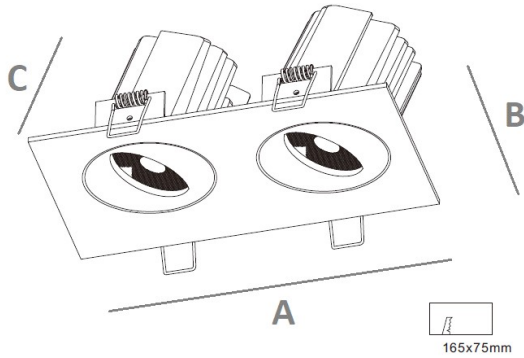

DWC170.85-DR-C-40W

Source	LED Osram; Cree; Bridgelux; Citize
Connection	Wire
Gr. Power	40W ±5%
Input Voltage	AC85-277V
Driver	Kegu; Lifud
Control (standard)	Not dim.
Dimming option	Triac dim.; 0-10V dim.; DALI
Beam Angle (°)	15/24/38
CCT (Kelvins)	2700°K; 3000°K; 4000°K; 5000°K; 6500°K; 5700°K
Lumens	2800-4200
Luminaire efficiency	105Lm/W
CRI (standard)	>80Ra
for option	>90Ra; >97Ra
Fixture Color	White; Black
Cover	Clear; Louver
Dimensions	170*85*100 (165*75)mm
Protection Rating	Indoor Use
Electrical Class	Class II
Lifetime	>50.000h
Warranty	3 (Years)

Other
Flicker free driver; Tridonic or Philips Driver; Reflector cup: Matt Silver, Matt Black, Sand White, Sand Black, White Gun black, Silver, Champagne gold, Rose gold

Standard Packing Details

Unit Volum (CBM)	0,00245
Unit GW (kg)	0
Qty per carton	9

DWC170.85-DR-C-40W

Sizes drawing

DWC170.85-DR-C-40W.drw

in mm

Illumination Diagram

4200Lm with 24° beam

DWC170.85-DR-C-40W.lux