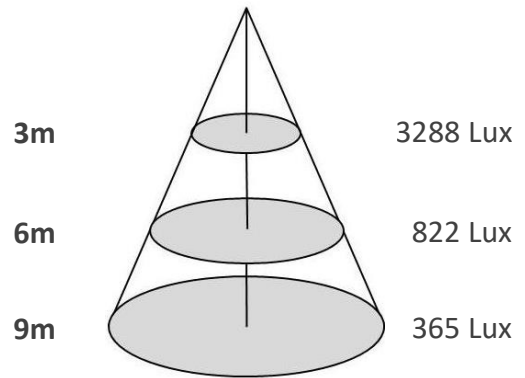

DWC170.85-DR-C-40W

Sizes drawing

DWC170.85-DR-C-40W.drw

in mm

Illumination Diagram

4200Lm with 24° beam

DWC170.85-DR-C-40W.lux