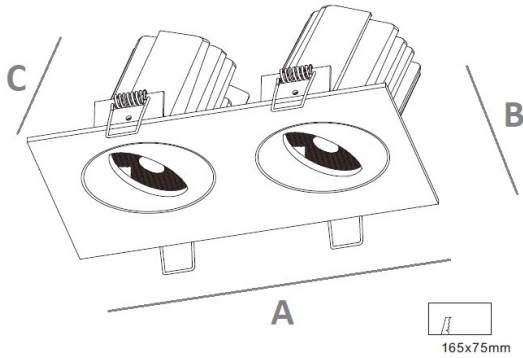

DWC170.85-DR-C-20W

Source	LED Osram; Cree; Bridgelux; Citize
Connection	Wire
Gr. Power	20W ±5%
Input Voltage	AC85-277V
Driver	Kegu; Lifud
Control (standard)	Not dim.
Dimming option	Triac dim.; 0-10V dim.; DALI
Beam Angle (°)	15/24/38
CCT (Kelvins)	2700°K; 3000°K; 4000°K; 5000°K; 6500°K; 5700°K
Lumens	1900-2100
Luminaire efficiency	105Lm/W
CRI (standard)	>80Ra
for option	>90Ra; >97Ra
Fixture Color	White; Black
Cover	Clear; Louver
Dimensions	170*85*90 (165*75)mm
Protection Rating	Indoor Use
Electrical Class	Class II
Lifetime	>50.000h
Warranty	3 (Years)

DWC170.85-DR-C-20W

Sizes drawing

DWC170.85-DR-C-20W.drw

in mm

Illumination Diagram

2100Lm with 24° beam

DWC170.85-DR-C-20W.lux