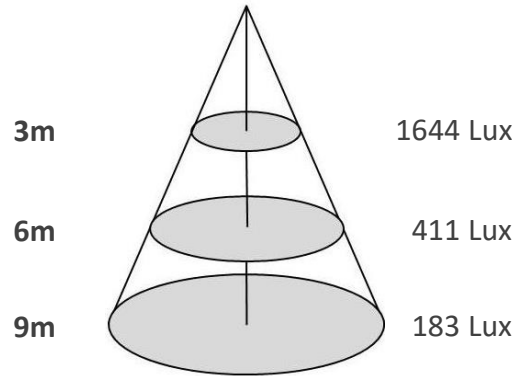

DWC170.85-DR-C-20W

Source	LED Osram; Cree; Bridgelux; Citize
Connection	Wire
Gr. Power	20W ±5%
Input Voltage	AC85-277V
Driver	Kegu; Lifud
Control (standard)	Not dim.
Dimming option	Triac dim.; 0-10V dim.; DALI
Beam Angle (°)	15/24/38
CCT (Kelvins)	2700°K; 3000°K; 4000°K; 5000°K; 6500°K; 5700°K
Lumens	1900-2100
Luminaire efficiency	105Lm/W
CRI (standard)	>80Ra
for option	>90Ra; >97Ra
Fixture Color	White; Black
Cover	Clear; Louver
Dimensions	170*85*90 (165*75)mm
Protection Rating	Indoor Use
Electrical Class	Class II
Lifetime	>50.000h
Warranty	3 (Years)

DWC170.85-DR-C-20W

Sizes drawing

DWC170.85-DR-C-20W.drw

in mm

Illumination Diagram

2100Lm with 24° beam

DWC170.85-DR-C-20W.lux