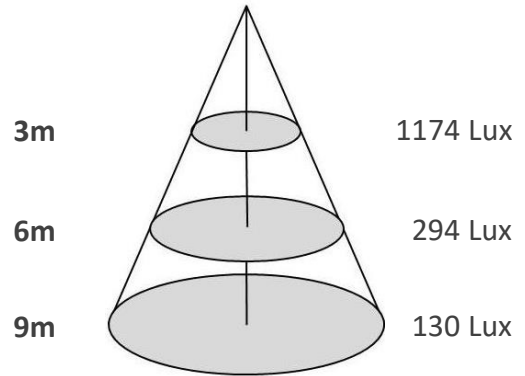

DWC170.85-DR-C-14W

Sizes drawing

DWC170.85-DR-C-14W.drw

in mm

Illumination Diagram

1500Lm with 24° beam

DWC170.85-DR-C-14W.lux