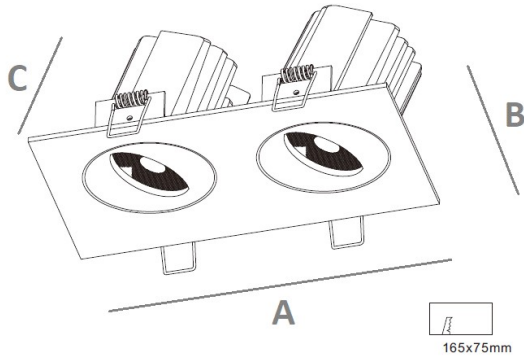

DWC170.85-DR-C-14W

Source	LED Osram; Cree; Bridgelux; Citize
Connection	Wire
Gr. Power	14W ±5%
Input Voltage	AC85-277V
Driver	Kegu; Lifud
Control (standard)	Not dim.
Dimming option	Triac dim.; 0-10V dim.; DALI
Beam Angle (°)	15/24/38
CCT (Kelvins)	2700°K; 3000°K; 4000°K; 5000°K; 6500°K; 5700°K
Lumens	1300-1500
Luminaire efficiency	107Lm/W
CRI (standard)	>80Ra
for option	>90Ra; >97Ra
Fixture Color	White; Black
Cover	Clear; Louver
Dimensions	170*85*79 (165*75)mm
Protection Rating	Indoor Use
Electrical Class	Class II
Lifetime	>50.000h
Warranty	3 (Years)

DWC170.85-DR-C-14W

Sizes drawing

DWC170.85-DR-C-14W.drw

in mm

Illumination Diagram

1500Lm with 24° beam

DWC170.85-DR-C-14W.lux