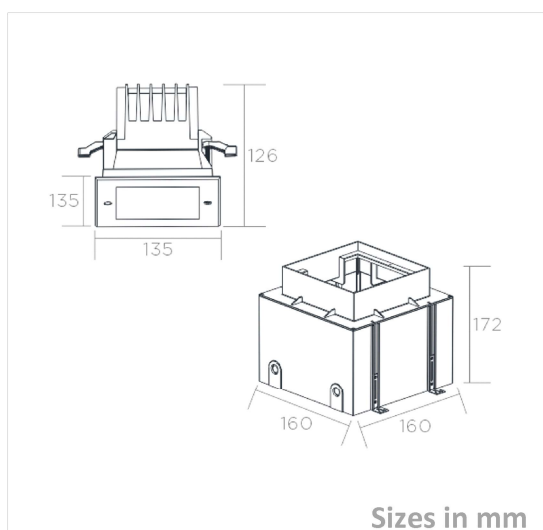

Packing

UnitVolum (CBM)	0,008568
Unit GW (kg)	1,9
Qty per carton	8