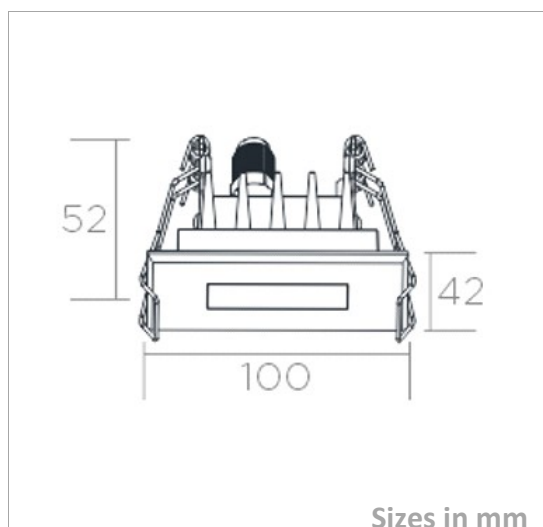

Outdoor Light

DWC100.42-IP67-P-2W

Picture

Packing

UnitVolum (CBM)	0,00124542
Unit GW (kg)	0,5
Qty per carton	60

Description

Type	LED Outdoor Light
Connection	Wire

Electrical Parameters

Gr. Power	2W ±5%
InputVoltage	CC350mA
Driver	Not Included
Dimmable	Not dim.

Lighting Parameters

Beam Angle	10/15/25/30/45/60/90/110°
Colors	WWY; WW; DL; CW
Lumens	160
CRI	80Ra

Structure Parameters

Fixture Color	SS316
Cover	Clear; Frosted
Dimensions	100*42*52mm