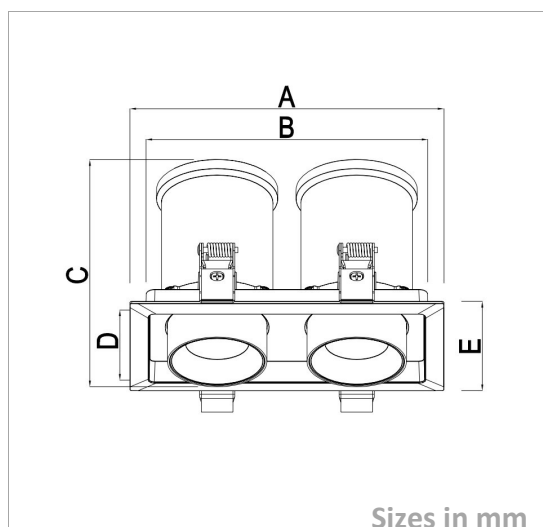

Downlight

DWC100.180-297A-P-20W

Picture

Packing

UnitVolum (CBM)	0,00613632
Unit GW (kg)	1,05
Qty per carton	12

Description

Type	LED Downlight
Connection	Wire

Electrical Parameters

Gr. Power	20W ±5%
InputVoltage	AC200-240V
Driver	Included
Dimmable	Not dim.

Lighting Parameters

Beam Angle	24/36
Colors	2700°K; 3000°K; 4000°K; 5000°K
Lumens	1500-1800
CRI	80Ra

Structure Parameters

Fixture Color	White; Black
Cover	Clear
Dimensions	A180*B162*C114*D82*E100mm

Protection Parameters

Rating	IP20/850°GW/UGR<19@24°
Electrical Class	Class II
Lifetime	>50.000h
Warranty (Years)	3

Options

Dimmable	Triac ☒ 0-10V ☐ 1-10V ☐ DALI ☐
CRI	>90Ra ☐ >92Ra ☐ >95Ra ☐ >98Ra ☐
Other